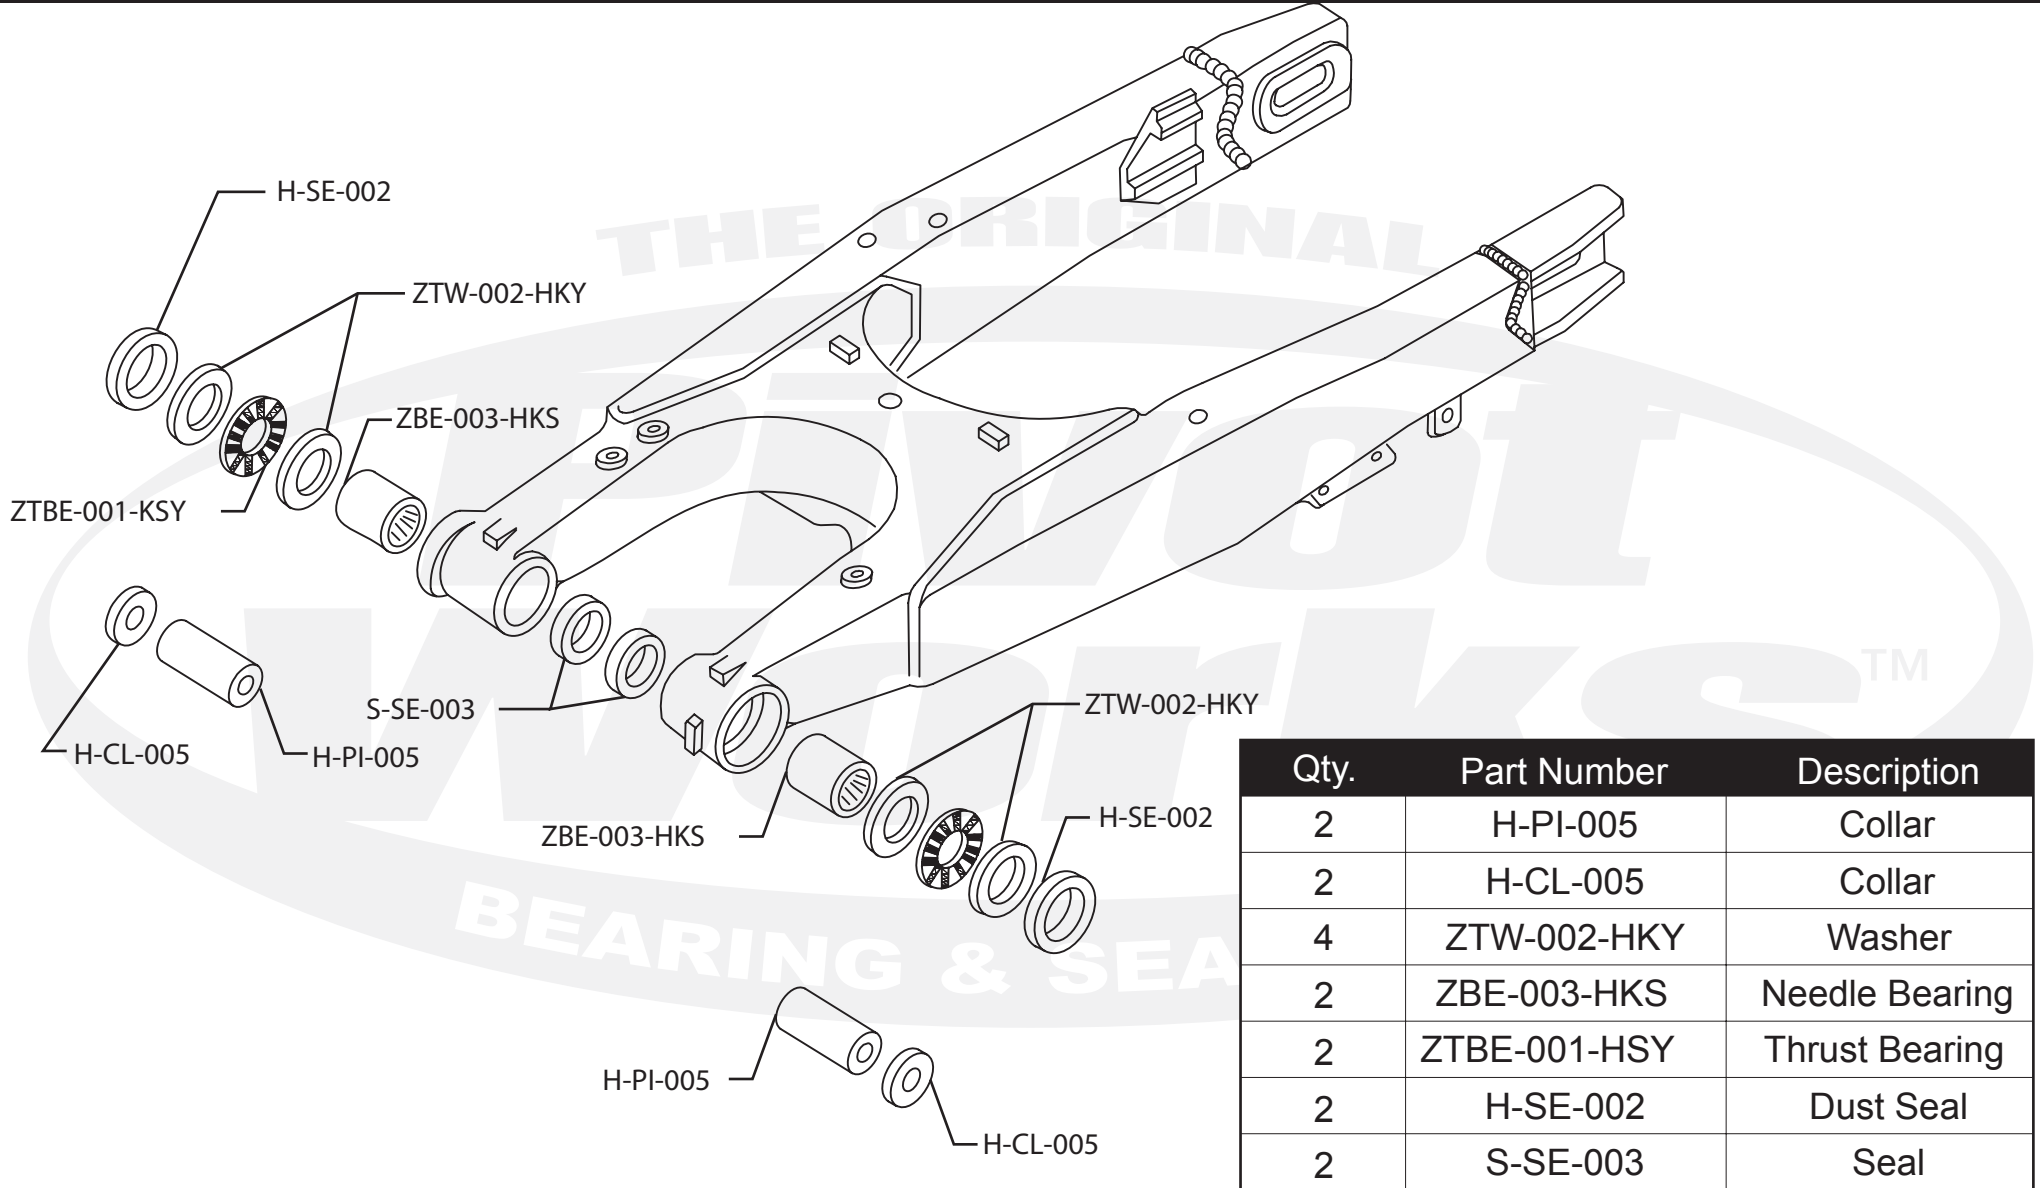

PWSAK-H12-020

Qty.	Part Number	Description
2	H-PI-005	Collar
2	H-CL-005	Collar
4	ZTW-002-HKY	Washer
2	ZBE-003-HKS	Needle Bearing
2	ZTBE-001-HSY	Thrust Bearing
2	H-SE-002	Dust Seal
2	S-SE-003	Seal