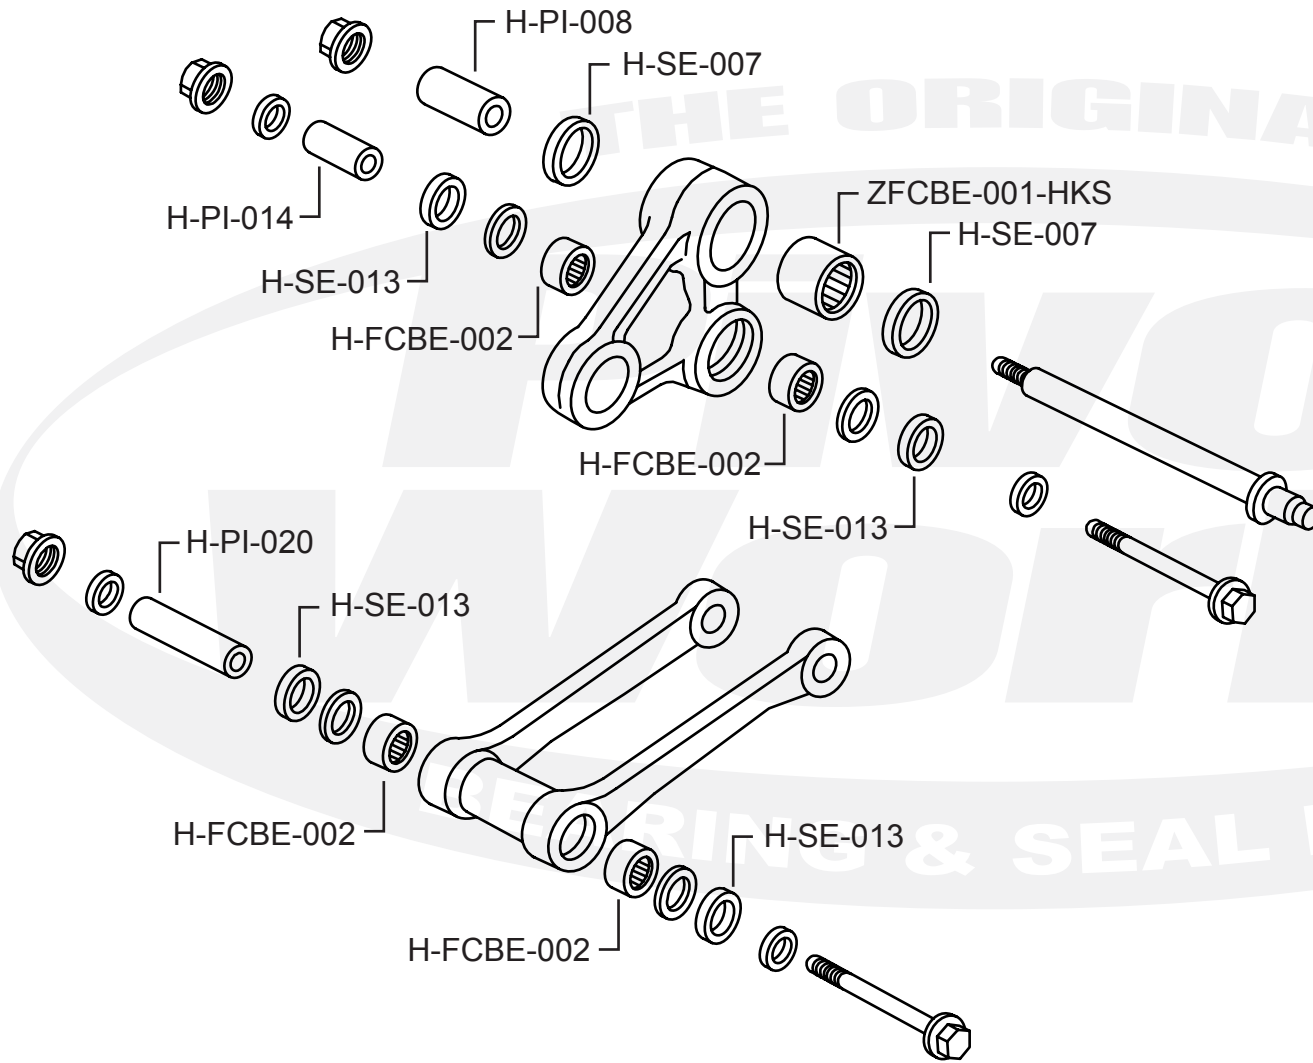

PWLK-H02-521

Qty.	Part Number	Description
4	H-FCBE-002	Bearing
1	H-PI-008	Pin
1	H-PI-014	Pin
1	H-PI-020	Pin
2	H-SE-007	Seal
4	H-SE-013	Seal
2	ZFCBE-001-HKS	Bearing