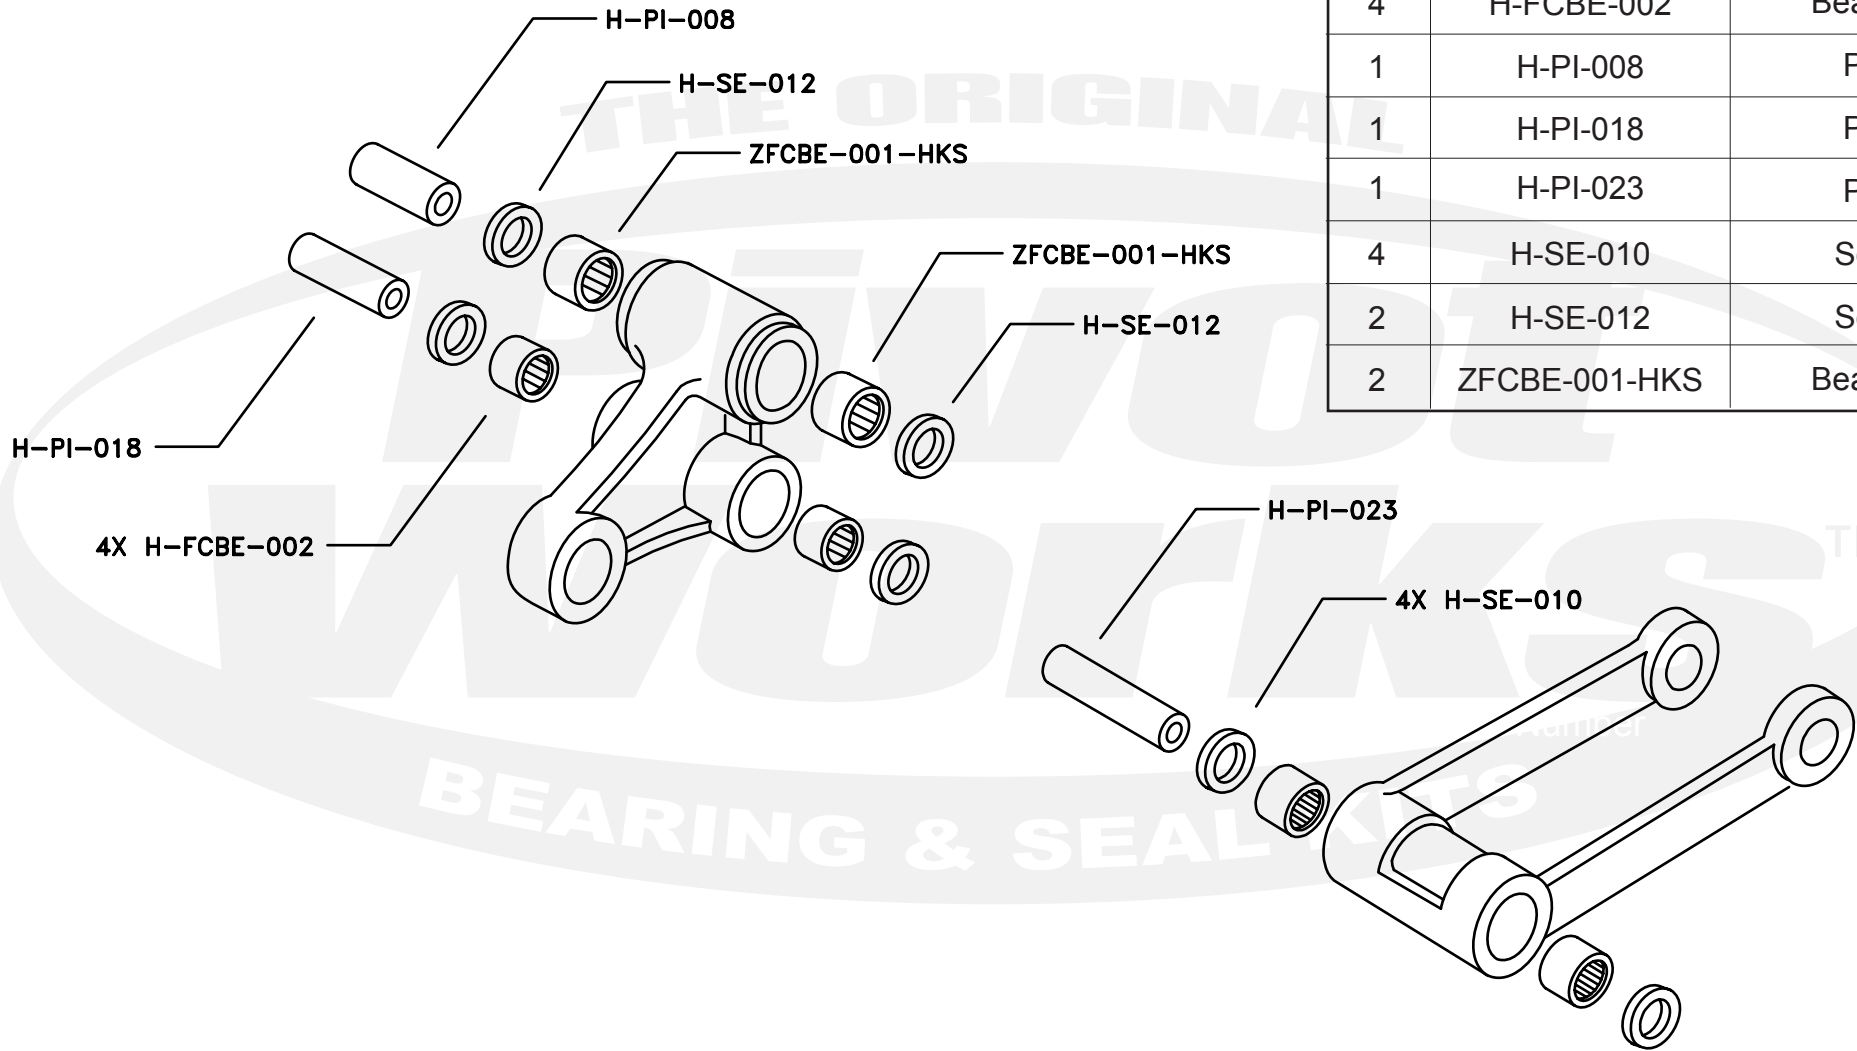

# PWLK-H01-521

Qty.	Part Number	Description
4	H-FCBE-002	Bearing
1	H-PI-008	Pin
1	H-PI-018	Pin
1	H-PI-023	Pin
4	H-SE-010	Seal
2	H-SE-012	Seal
2	ZFCBE-001-HKS	Bearing